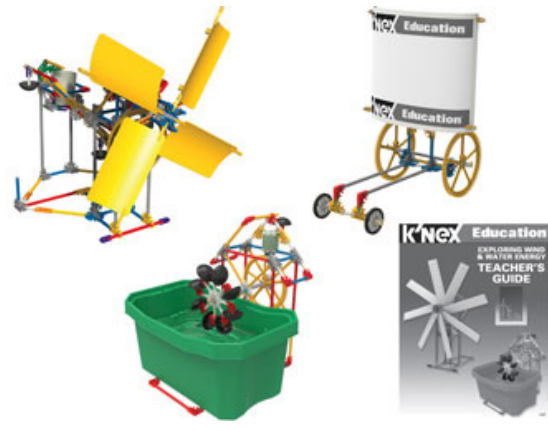

45%
discount

WAS 109.95

59.94

SAVE 50.01

K'NEX Exploring Wind & Water Energy

KN77051