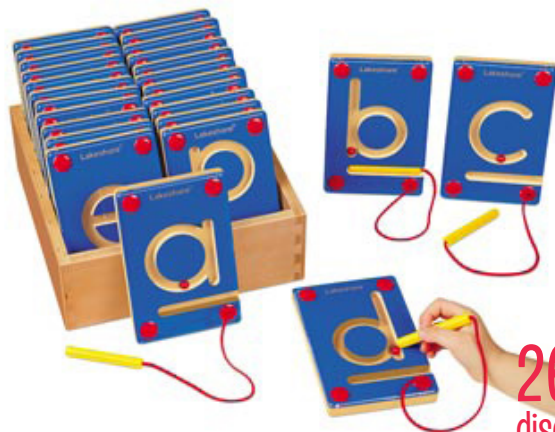

WAS 307.95
199.95
SAVE 108.00

Teacher's Value Book Cart
CRN560

38%
discount

WAS 79.95
49.95
SAVE 30.00

Magnetic Spell A Word
GD401

26%
discount

WAS 349.95
259.95
SAVE 90.00

Magnetic Uppercase Learning Letters
LS778