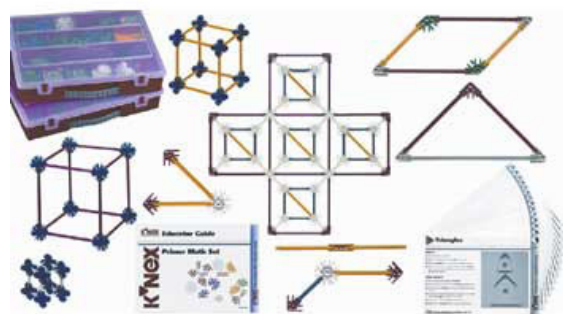

WAS 14.95

5.95

SAVE 9.00

Dice: 2D Shape 6p

ET08304

62%
discount

WAS 262.95

99.99